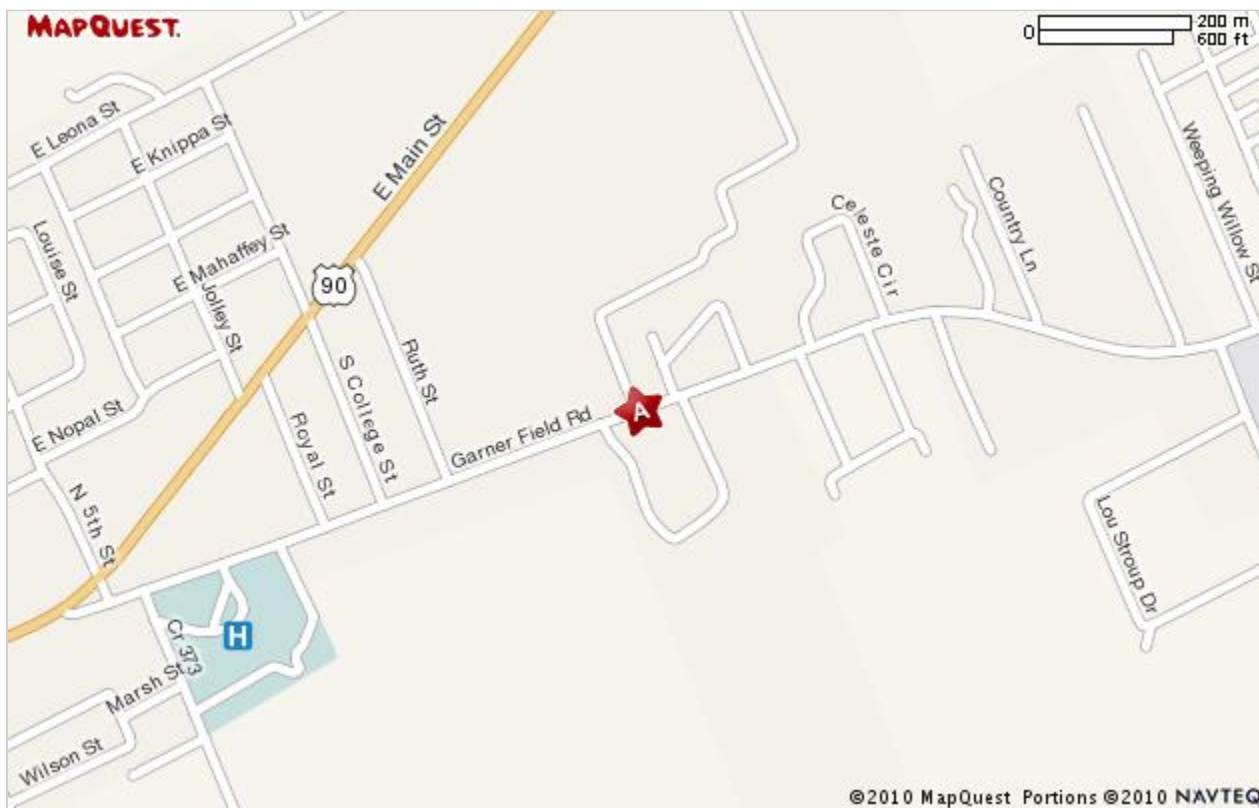

Map of 1509 Garner Field Rd Uvalde, TX 78801

Notes

All games will be played at the Uvalde Little League Complex located in the City of Uvalde Baseball Complex at 1509 Garnder Field Road, Uvalde, Texas 78801