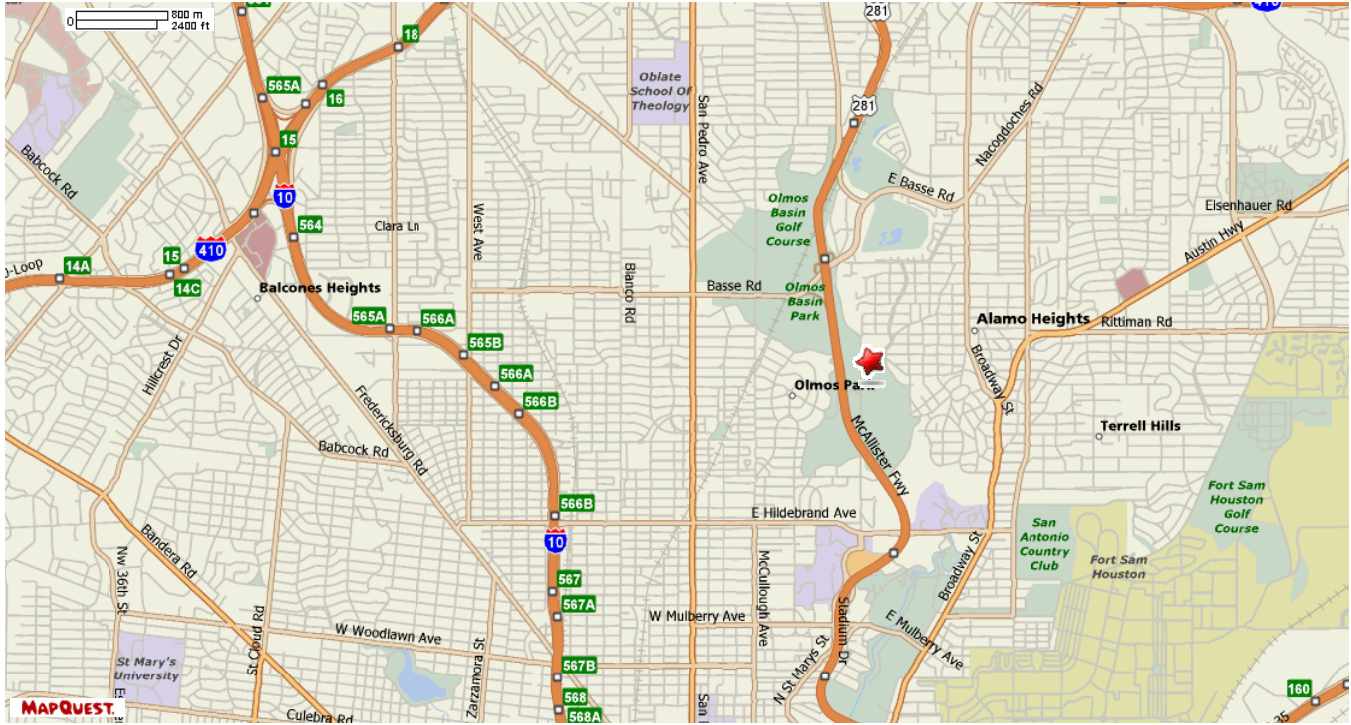

[100-101] Alamo Heights Blvd
San Antonio, TX 78209